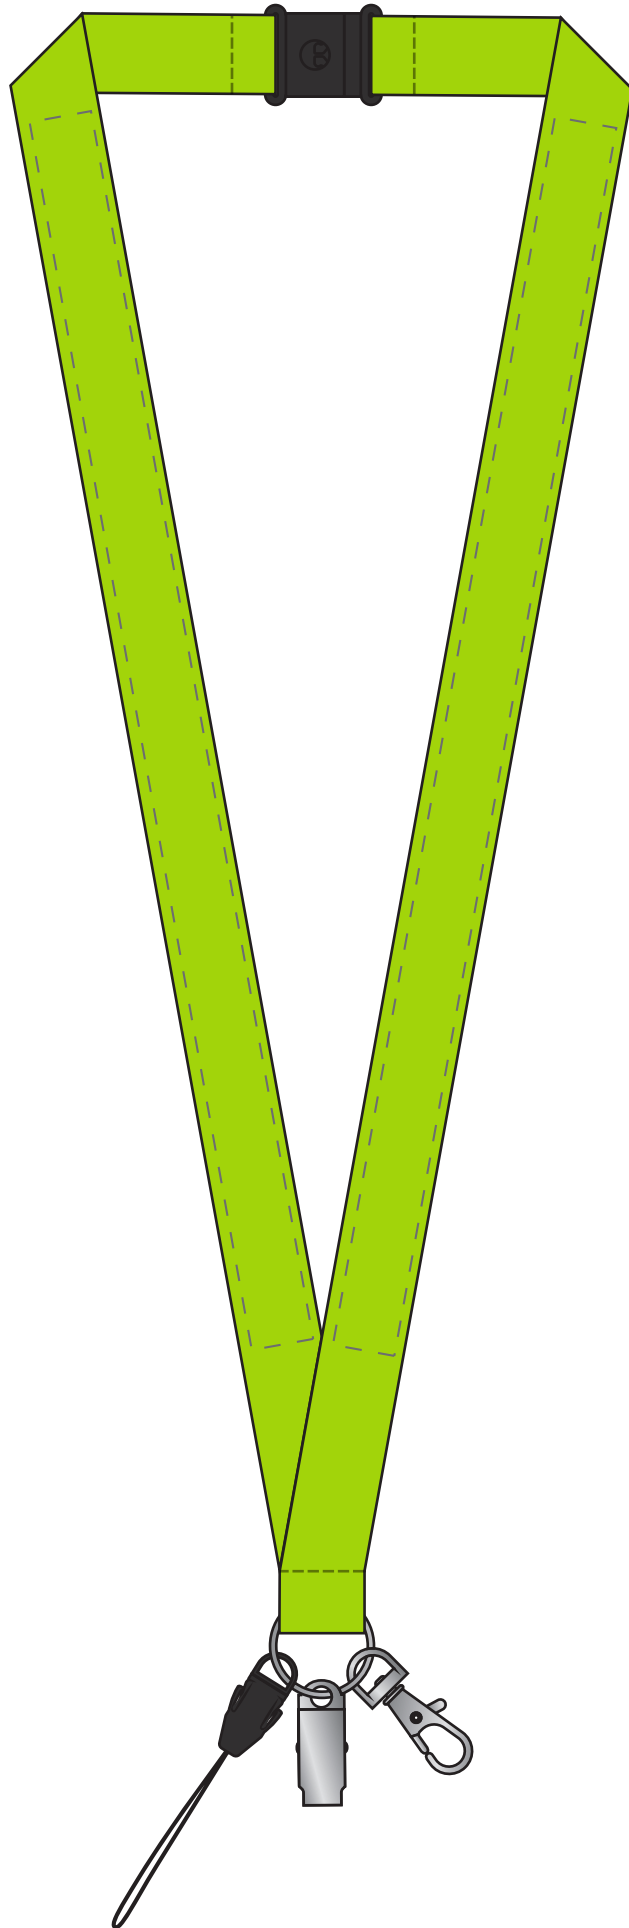

TEMPLATE:  
■ LANYARD

Item shown at 55% actual size when viewed on A4 paper

BRANDING - Screen

Max branding area 15 x 300mm