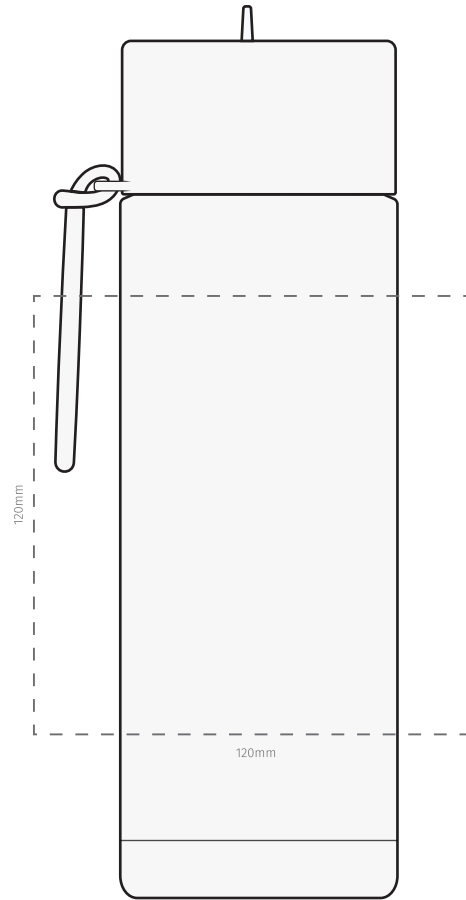

TEMPLATE:

■ OBSIDIAN GIFT BOX - LID

Item shown at 70% actual size when viewed on A4 paper

BRANDING - Screen, Digital

Max branding area 200 x 200mm

TEMPLATE:
■ AQUAFY BOTTLE

BRANDING - Engraved

Maximum engrave area 70 x 100mm

BRANDING - Screenprint

120mm x 120mm

BRANDING - Digital Rotary

175 x 230.4mm

BOTTLE & LID COLOUR

OPTIONAL LID COLOURS

TEMPLATE:
■ PACIFIC NOTEBOOK

Item shown at 100% actual size when viewed on A4 paper

BRANDING - Screen, Digital

Max branding area 120 x 180mm

TEMPLATE:
■ VERMONT PEN

Item shown at 100% actual size when viewed on A4 paper

Please note: The template is intentionally shown with the clip side facing down to ensure your branding is visible when the pen is placed in the die-cut obsidian box.

BRANDING - Pad, engrave

Max branding area 30 x 7mm OR 40 x 7mm