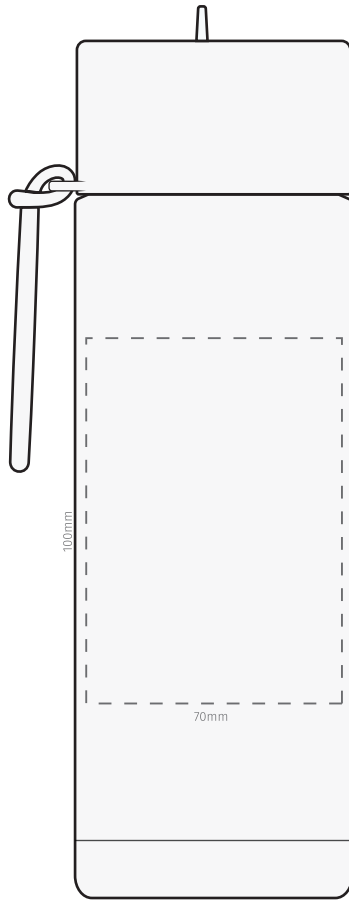

TEMPLATE:

■ OBSIDIAN GIFT BOX - LID

Item shown at 70% actual size when viewed on A4 paper

BRANDING - Screen, Digital

Max branding area 200 x 200mm

TEMPLATE:
■ AQUAFY BOTTLE

BRANDING - Engraved

Maximum engrave area 70 x 100mm

BRANDING - Screenprint

120mm x 120mm

BRANDING - Digital Rotary

175 x 230.4mm

BOTTLE & LID COLOUR

OPTIONAL LID COLOURS

TEMPLATE:
■ PACIFIC NOTEBOOK

Item shown at 100% actual size when viewed on A4 paper

BRANDING - Screen, Digital

Max branding area 120 x 180mm

TEMPLATE:
■ VERMONT PEN

Item shown at 100% actual size when viewed on A4 paper

Please note: The template is intentionally shown with the clip side facing down to ensure your branding is visible when the pen is placed in the die-cut obsidian box.

BRANDING - Pad, engrave

Max branding area 30 x 7mm OR 40 x 7mm