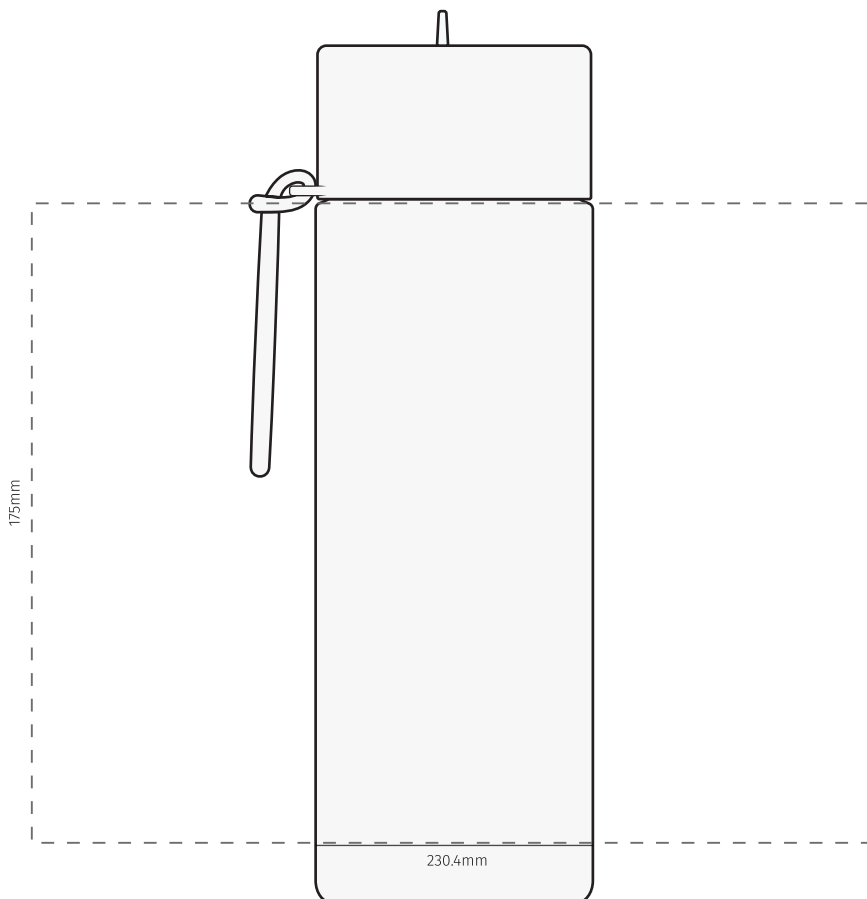

TEMPLATE:

■ OBSIDIAN GIFT BOX - LID

Item shown at 70% actual size when viewed on A4 paper

BRANDING - Screen, Digital

Max branding area 200 x 200mm

TEMPLATE:
■ AQUAFY BOTTLE

BRANDING - Engraved

Maximum engrave area 70 x 100mm

BRANDING - Screenprint

120mm x 120mm

BRANDING - Digital Rotary

175 x 230.4mm

BOTTLE & LID COLOUR

OPTIONAL LID COLOURS

TEMPLATE:
■ PACIFIC NOTEBOOK

Item shown at 100% actual size when viewed on A4 paper

BRANDING - Screen, Digital

Max branding area 120 x 180mm

TEMPLATE:
■ VERMONT PEN

Item shown at 100% actual size when viewed on A4 paper

Please note: The template is intentionally shown with the clip side facing down to ensure your branding is visible when the pen is placed in the die-cut obsidian box.

BRANDING - Pad, engrave

Max branding area 30 x 7mm OR 40 x 7mm