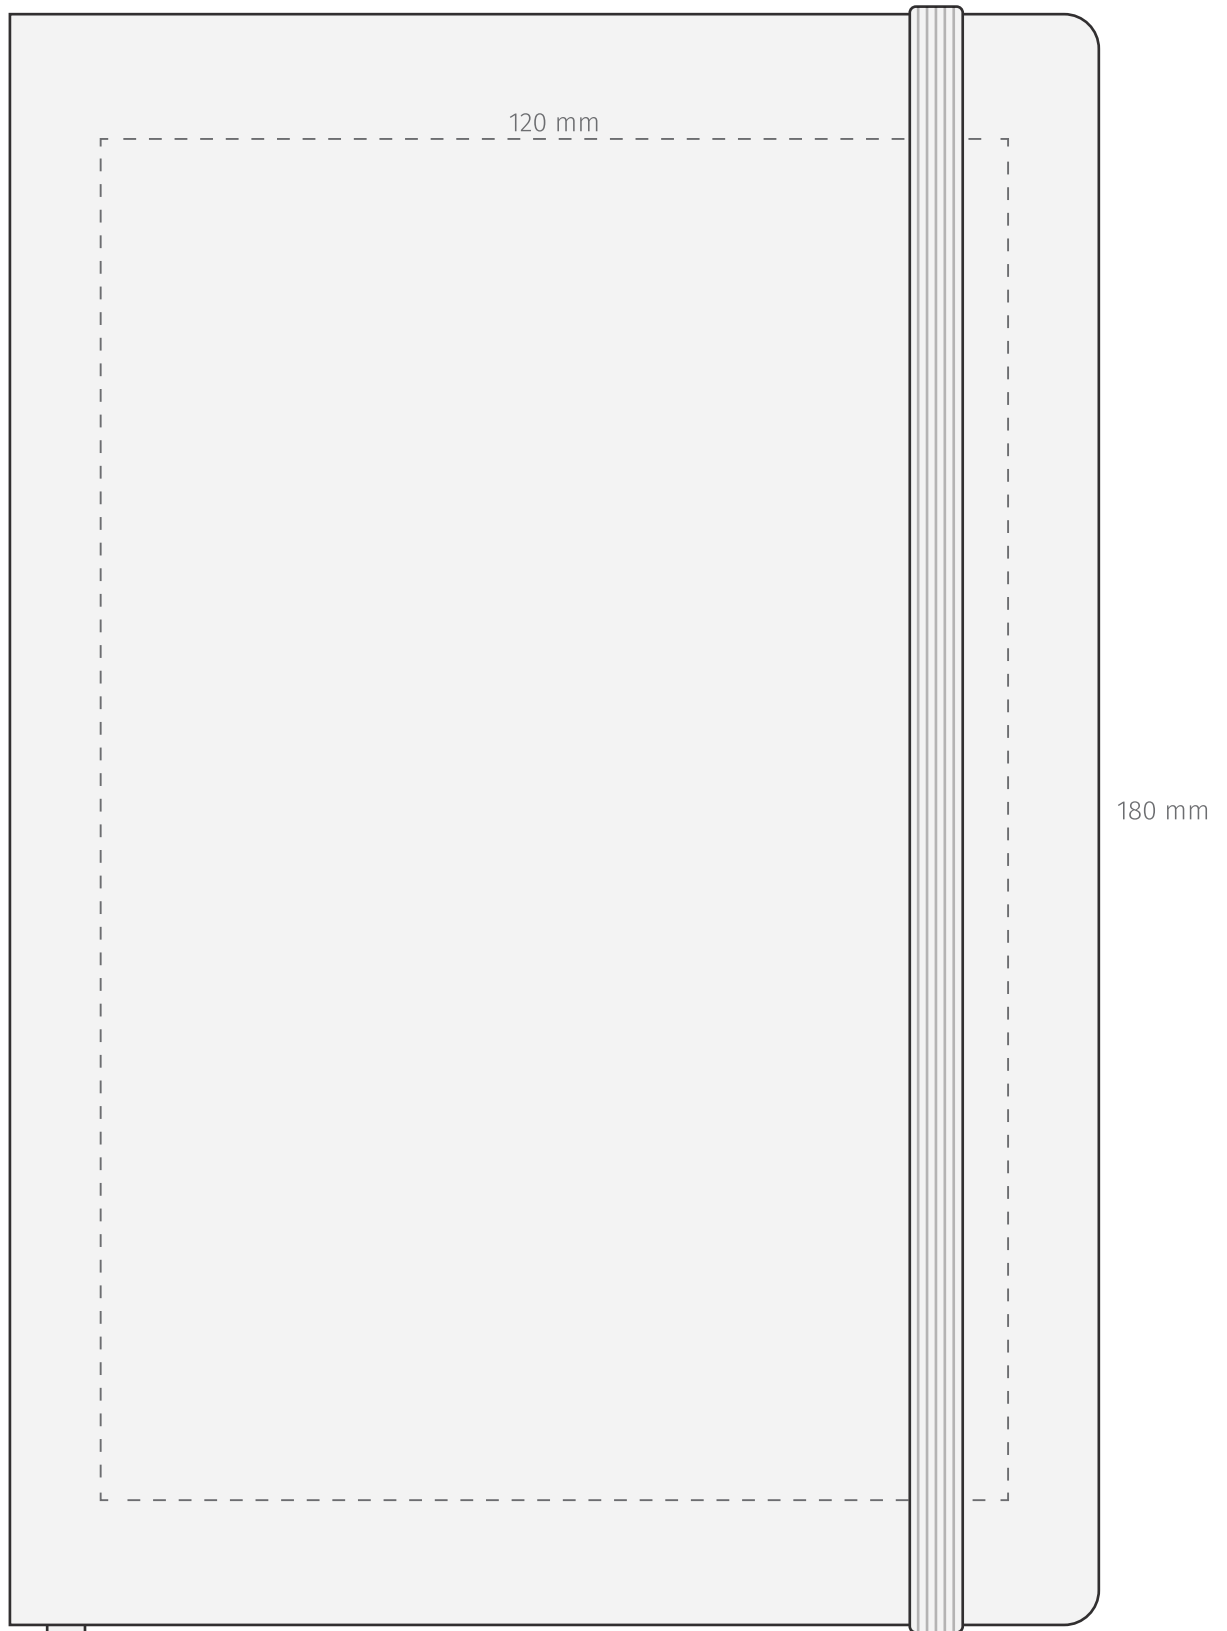

TEMPLATE:

■ OBSIDIAN GIFT BOX - LID

Item shown at 70% actual size when viewed on A4 paper

BRANDING - Screen, Digital

Max branding area 200 x 200mm

TEMPLATE:
■ AQUAFY BOTTLE

BRANDING - Engraved

Maximum engrave area 70 x 100mm

BRANDING - Screenprint

120mm x 120mm

BRANDING - Digital Rotary

175 x 230.4mm

BOTTLE & LID COLOUR

OPTIONAL LID COLOURS

TEMPLATE:
■ PACIFIC NOTEBOOK

Item shown at 100% actual size when viewed on A4 paper

BRANDING - Screen, Digital

Max branding area 120 x 180mm

TEMPLATE:
■ VERMONT PEN

Item shown at 100% actual size when viewed on A4 paper

Please note: The template is intentionally shown with the clip side facing down to ensure your branding is visible when the pen is placed in the die-cut obsidian box.

BRANDING - Pad, engrave

Max branding area 30 x 7mm OR 40 x 7mm