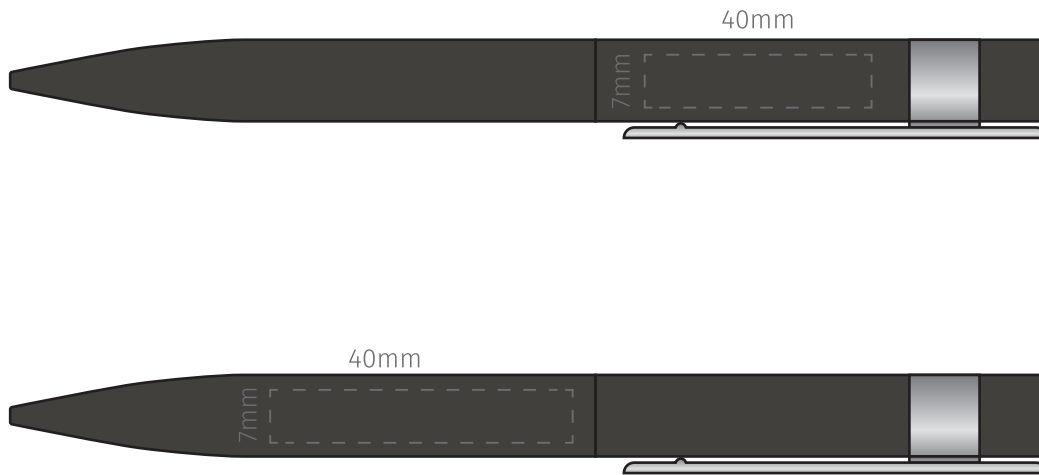

TEMPLATE:

■ OBSIDIAN GIFT BOX - LID

Item shown at 70% actual size when viewed on A4 paper

BRANDING - Screen, Digital

Max branding area 200 x 200mm

TEMPLATE:
■ AQUAFY BOTTLE

BRANDING - Engraved

Maximum engrave area 70 x 100mm

BRANDING - Screenprint

120mm x 120mm

BRANDING - Digital Rotary

175 x 230.4mm

BOTTLE & LID COLOUR

OPTIONAL LID COLOURS

TEMPLATE:
■ PACIFIC NOTEBOOK

Item shown at 100% actual size when viewed on A4 paper

BRANDING - Screen, Digital

Max branding area 120 x 180mm

TEMPLATE:
■ VERMONT PEN

Item shown at 100% actual size when viewed on A4 paper

Please note: The template is intentionally shown with the clip side facing down to ensure your branding is visible when the pen is placed in the die-cut obsidian box.

BRANDING - Pad, engrave

Max branding area 30 x 7mm OR 40 x 7mm